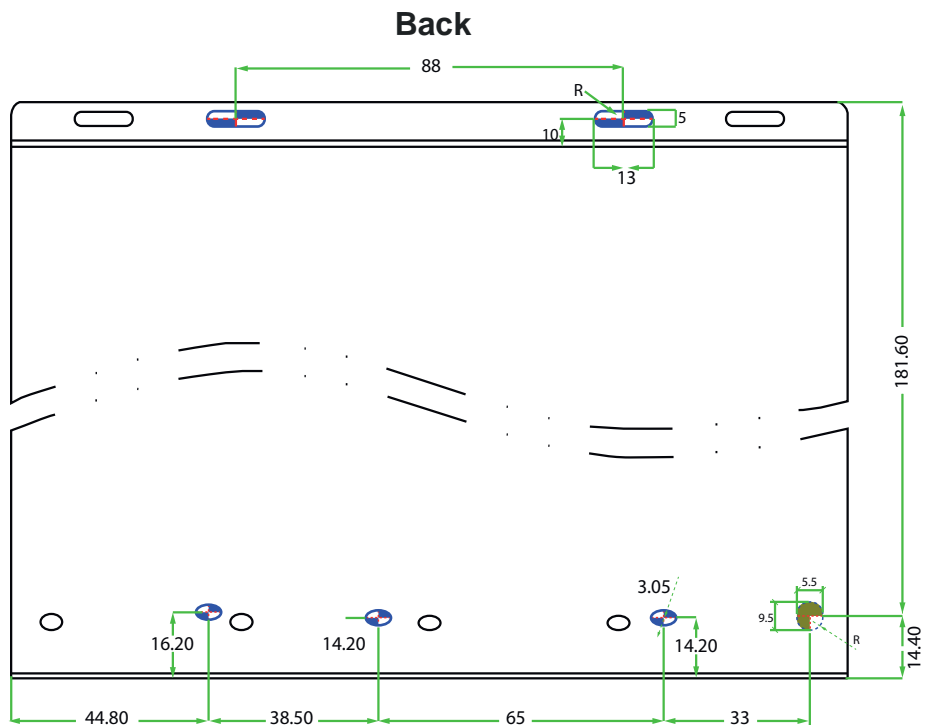

# Product Drawing

6-Cavity Duplexer | LT-DPXL-150-180-5/6

Measurements in this drawing are in millimeter (mm).  
Product specifications are subject to change without prior notice.  
For more information, visit [www.lamatel.ca](http://www.lamatel.ca) or send an email to [sales@lamatel.com](mailto:sales@lamatel.com).