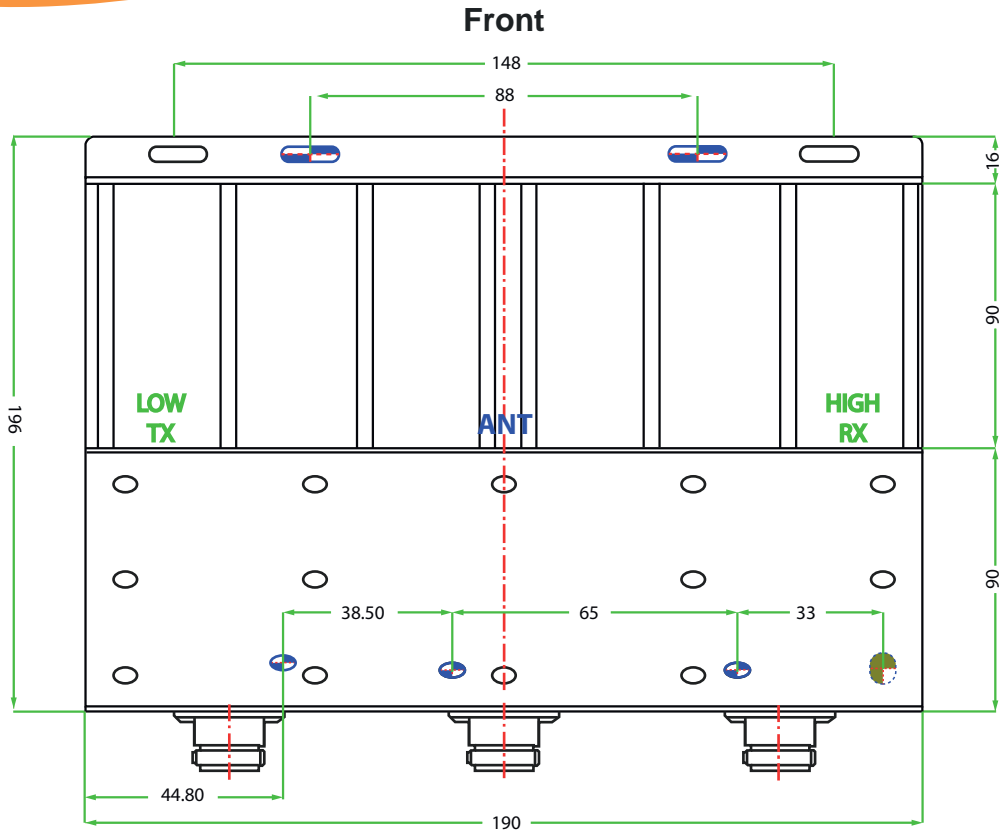

# Product Drawing

6-Cavity Duplexer | LT-DPXL-150-180-5/6

Measurements in this drawing are in millimeter (mm).  
Product specifications are subject to change without prior notice.  
For more information, visit [www.lamatel.ca](http://www.lamatel.ca) or send an email to [sales@lamatel.com](mailto:sales@lamatel.com).