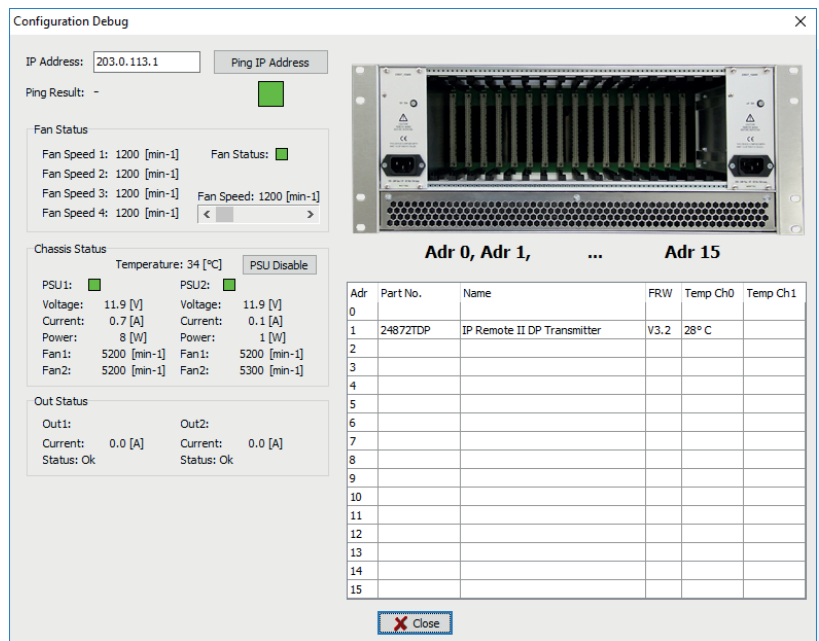

Software Monitoring and Management

- Chassis
- PSUs
- Fan status and speed
- Inserted modules
- Optional: PRTG tool (SNMP)

Available products

	1 Slot Box Product No. 23661	2 Slot Box Product No. 23662	4 Slot Box Product No. 23664	16 Slot Chassis Product No. 23175
Size L x W x H (mm)	234 x 139 x 37	234 x 139 x 68	234 x 139 x 97	245 x 483 x 176 (4U)
Power Supply		External, optional redundant		2 internal, redundant
Manageable (RJ45)	No	Yes		
Mounting (optional)		VESA		19"