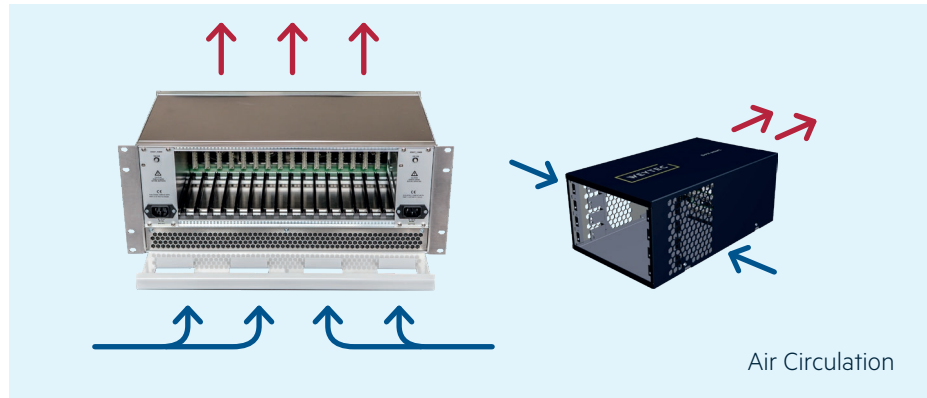

KVM OVER IP

Chassis and Boxes

For smart uncluttered rack and workplace installations

WHY WEYTEC

FIRST CHASSIS WORLDWIDE

... for KVM modules & PCs
in one 19" chassis

WEYTEC manufactures a variety of KVM chassis and boxes which provide perfectly integrated solutions for any environment. Chassis and boxes house transmitters, receivers, mini PCs and all other WEYTEC card modules. Hot-pluggable and designed for 24/7 operations, the chassis deliver the highest levels of flexibility and reliability with the smallest footprint in terms of energy and space requirements.

Installation in the system room and at the workplace

- 19" racks including cable management
- VESA mounting

WHY WEYTEC

UNMATCHED

Up to 32 4K video channels
in only 4 rack units

Designed for 24/7 operations

- Optimized cooling (front-to-back)
- Ideal for cool-corridor installations
- 16 Slot Chassis with replaceable filter mats
- Power supplies and modules are hot-pluggable

Software Monitoring and Management