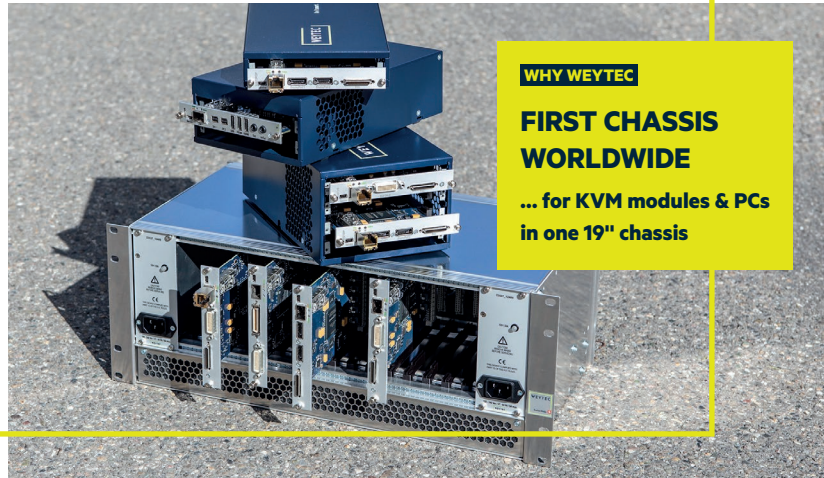

KVM OVER IP

Chassis and Boxes

For smart uncluttered rack and workplace installations

WHY WEYTEC

FIRST CHASSIS WORLDWIDE

... for KVM modules & PCs
in one 19" chassis

WEYTEC manufactures a variety of KVM chassis and boxes which provide perfectly integrated solutions for any environment. Chassis and boxes house transmitters, receivers, mini PCs and all other WEYTEC card modules. Hot-pluggable and designed for 24/7 operations, the chassis deliver the highest levels of flexibility and reliability with the smallest footprint in terms of energy and space requirements.

- Housing for KVM cards and mini PCs
- Scalable for any requirement
- Robust & reliable
- Flexible & hot-pluggable
- Lowest hardware footprint on the market
- Redundant power supplies
- Highest efficiency
- Management and monitoring capabilities

Installation in the system room and at the workplace

- 19" racks including cable management
- VESA mounting

WHY WEYTEC

UNMATCHED

Up to 32 4K video channels
in only 4 rack units

Designed for 24/7 operations

- Optimized cooling (front-to-back)
- Ideal for cool-corridor installations
- 16 Slot Chassis with replaceable filter mats
- Power supplies and modules are hot-pluggable

Software Monitoring and Management