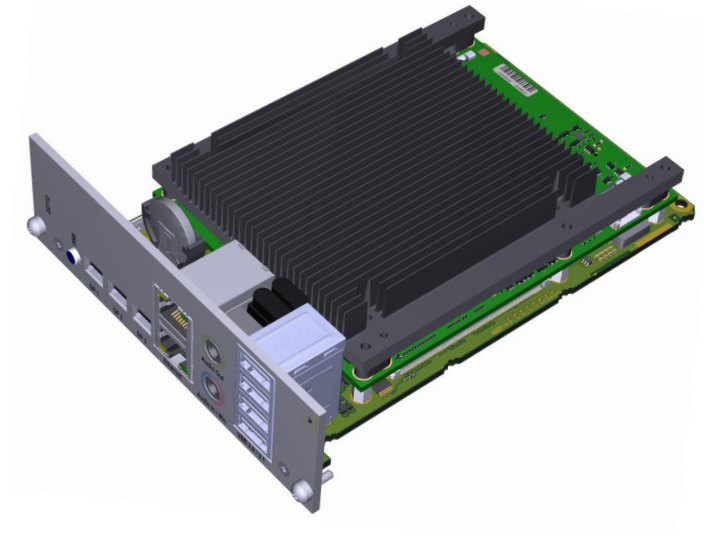

WEYTEC

MINI PCS

ultraFLEX Mini PC V3

The ultraFLEX Mini PC is a compact and efficient Mini PC that is built for 24/7 operations. It can be installed at the workplace or in the system room. It is capable of driving two to seven screens and features a full range of interfaces. The ultraFLEX Mini PC provides maximum power with a minimum footprint.

- Green IT
- Extremely low noise and heat emissions
- Supports up to seven screens and 8K resolutions (7.680 x 4.320)
- Flexible and individual CPU, RAM and SSD configurations
- Redundant power supplies (optional)

Installation

Standalone at the workplace

In a 19" KVM chassis in the system room

Available products

ultraFLEX Mini PC V3

WEYTEC can provide a full set of product documentation including specifications and manuals.
For more detailed information, please contact your WEYTEC representative.